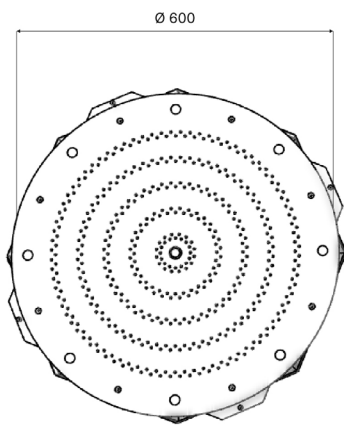

Equipped with the Easy Inspection mounting system with tie-rod kit for easy access and maintenance.

Pioggia
Rain

Tropicale
Tropical

Respiro
Breath

Materiale / Material	Acciaio supermirror AISI 316L / Super mirror stainless steel AISI 316L
Dimensioni / Dimensions	Ø 600 mm
Pressione consigliata / Recommended pressure	3 bar
Cromoterapia / Chromotherapy	8 Led RGB
Gestioni compatibili / Compatible controllers	Master&slave, spa station, home wellness
Attacchi idrici / Water inlets	1/2"